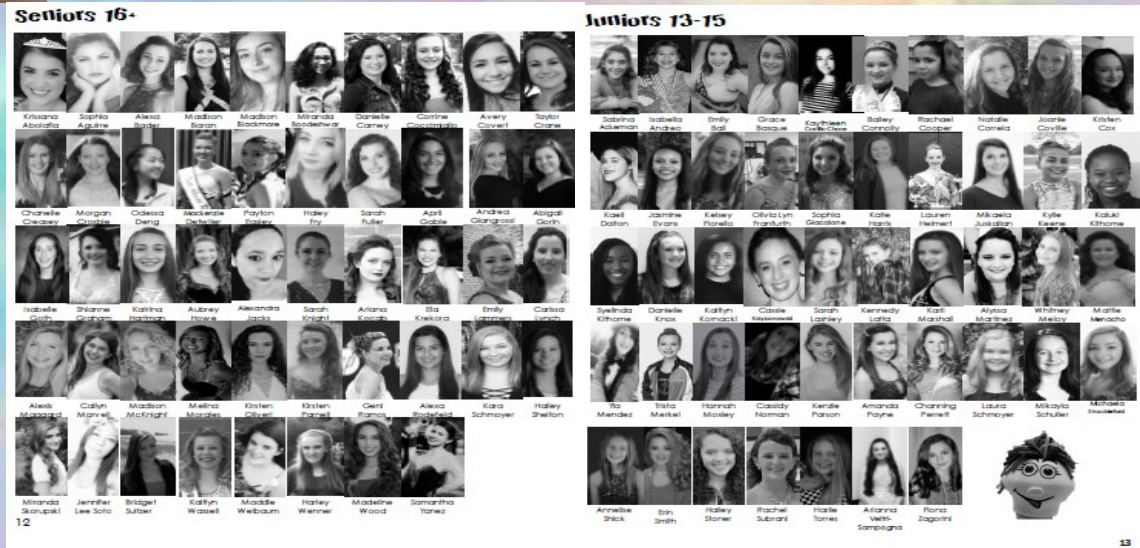

Dance Twirl- (1:20 Music Provided)

[Click Here](#) to Download Dance Twirl Music

Athletes will compete based on their actual age during the championships.

Pre Teen 10-12, Junior 13-15, & Senior 16+.

Twirl Maniac Challenge

Program Book Headshots

All Twirl Maniac Challenge Participants will be featured in the Twirl Mania Program Book.

Please **EMAIL** your head shot with your name and age division in the Subject line of your email. (.jpg digital photos black/white) to: