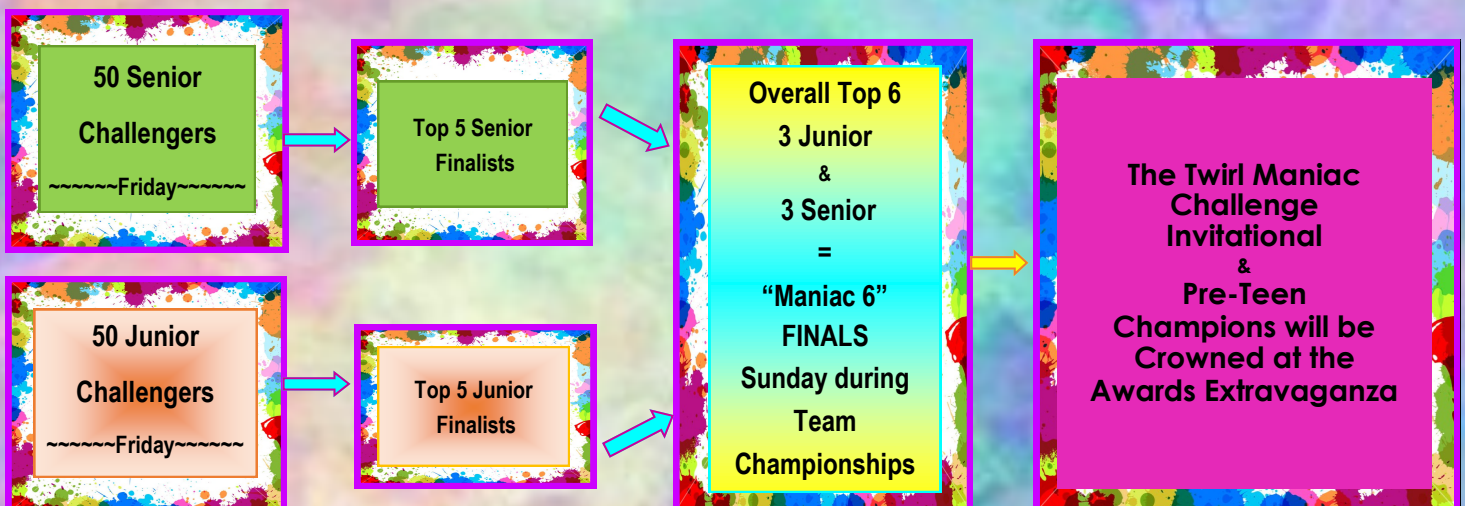

Twirl Maniac Challenge

Invitational Breakdown

The Twirl Maniac Challenge will consist of a Pre- Teen, Junior, and Senior division.

The Pre-Teen, Junior and Senior division will all have a maximum capacity of 50 athletes each.

The Twirlers will be judged and critiqued on their performances in Solo, 2-Baton, and Dance Twirl. After the completion of the Prelim Competition on Friday, the Top 5 Pre-Teen, Jr. and Sr. Finalists will be announced and awarded finalist trophies and sashes.

The Maniac 6 (Top 3 Jr. & Top 3 Sr.) will then be announced. These Top 6 will compete again in the Finals on Sunday in the Auxiliary Arena for the Title of “Twirl Maniac Challenge Champion”

The Pre-Teen Division does not advance to finals. The top 5 Pre-Teen Finalists will be announced in random order on Friday and the final placements will be awarded during the Awards Extravaganza Sunday Evening.